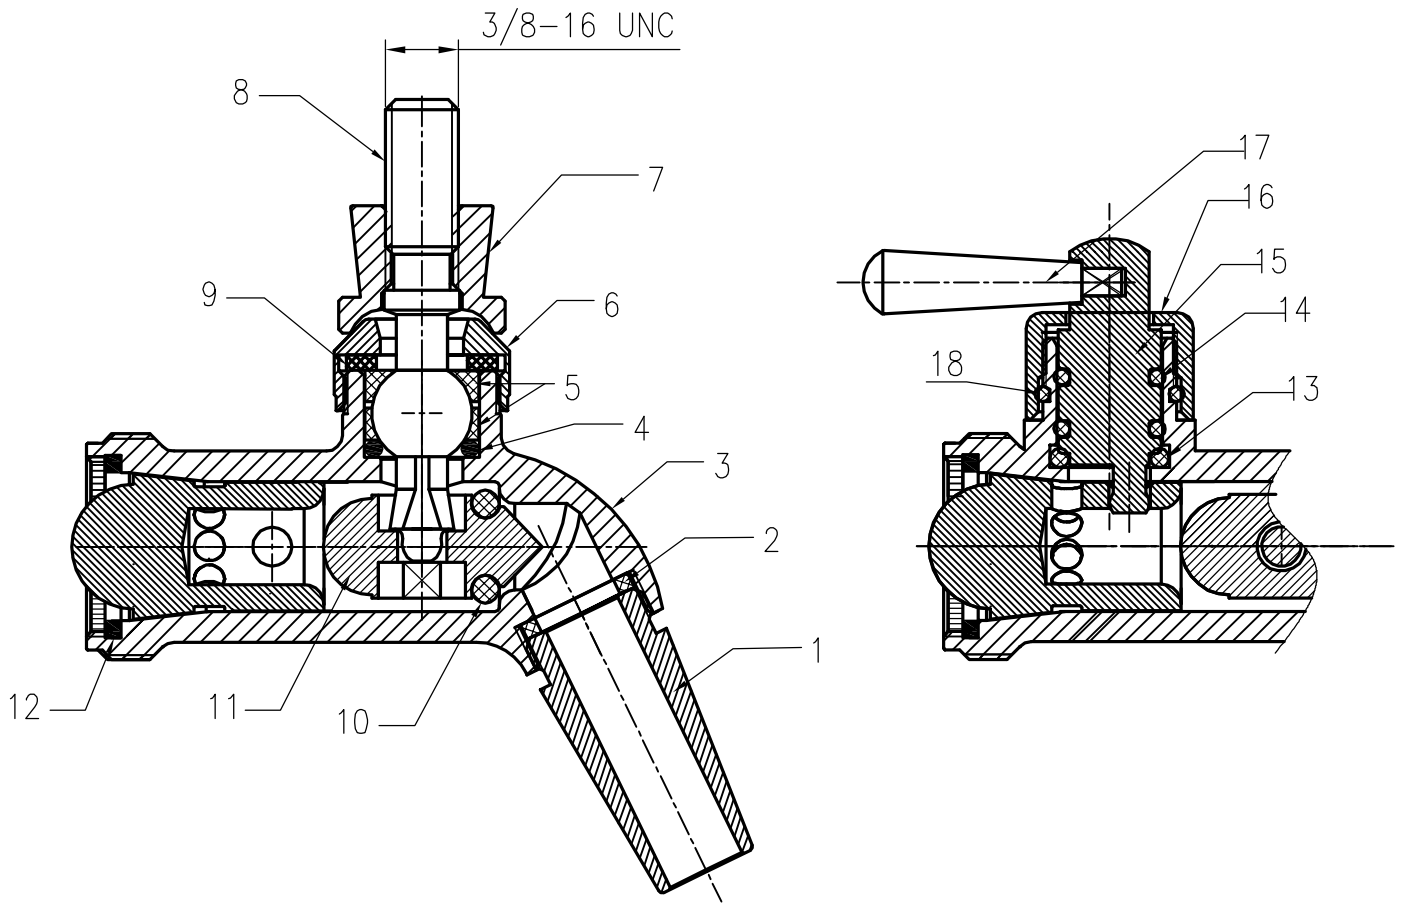

INTERTAP - FC (Flow Control)

Stainless Steel: #8473

Components

- | | |
|-------------------------|------------------------------|
| 1. 10mm Standard Nozzle | 12. Tap Coupling Washer |
| 2. Nozzle Washer | 13. FC Seat O-ring |
| 3. Tap Body | 14. FC Friction O-rings |
| 4. Leaver Seat O-Ring | 15. FC Detented Shaft |
| 8. Tap Leaver | 16. FC Bonnet |
| 9. Bonnet Washer | 17. FC Leaver (Part #: 8503) |
| 10. Shuttle Seat O-Ring | 18. FC Bonnet O-Ring |
| 11. Tap Shuttle | |

REPLACEMENT SEAL KIT

Part #: 8503

INCLUDES PARTS:

2, 4, 5x2, 10, 12, 13, 14x2, 18

Where Quality Beer Comes From
www.INTERTAP.beer

Distributed by:
www.KegLand.com.au
www.KegLand.cn