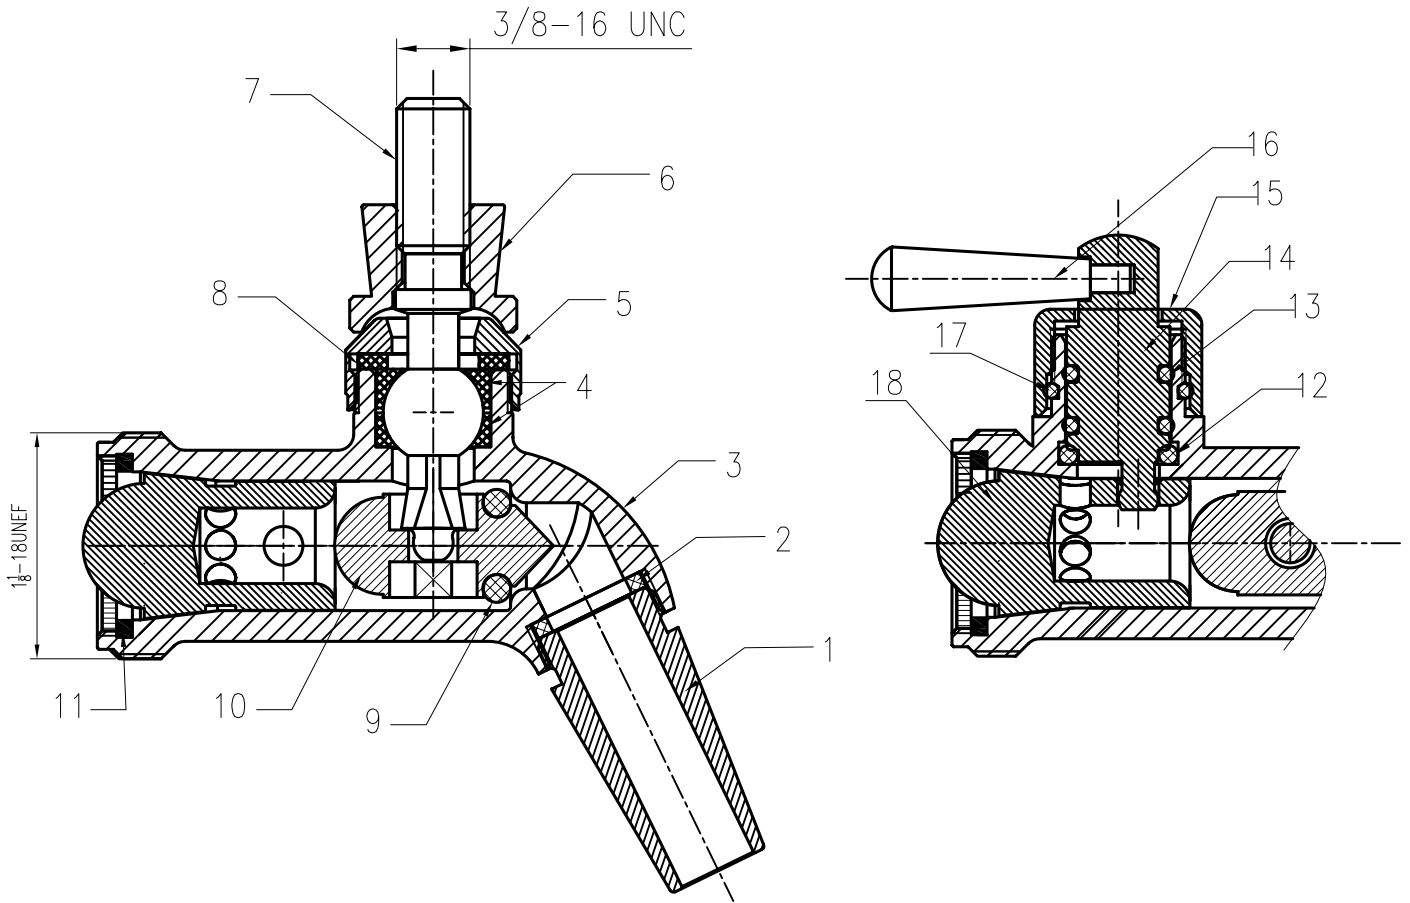

# INTERTAP - FCGP (Gold Plated) - G2

Stainless Steel: #8633-G2

## Components

- |                         |                              |
|-------------------------|------------------------------|
| 1. 10mm Standard Nozzle | 9. Shuttle Seat O-Ring       |
| 2. Nozzle Washer        | 10. Tap Shuttle              |
| 3. Tap Body             | 11. Tap Coupling Washer      |
| 4. Nylon Ball Seals     | 12. FC Seat O-ring           |
| 5. Tap Bonnet           | 13. FC Friction O-rings      |
| 6. Tap Handle Collar    | 14. FC Detented Shaft        |
| 7. Tap Leaver           | 15. FC Bonnet                |
| 8. Bonnet Washer        | 16. FC Leaver (Part #: 8503) |
|                         | 17. FC Bonnet O-Ring         |
|                         | 18. FC Slider                |

REPLACEMENT SEAL KIT

Part #: 8503

INCLUDES PARTS:

2, 4, 5x2, 10, 12, 13, 14x2, 18

*Where Quality Beer Comes From*  
[www.INTERTAP.beer](http://www.INTERTAP.beer)

Distributed by:  
[www.KegLand.com.au](http://www.KegLand.com.au)  
[www.KegLand.cn](http://www.KegLand.cn)